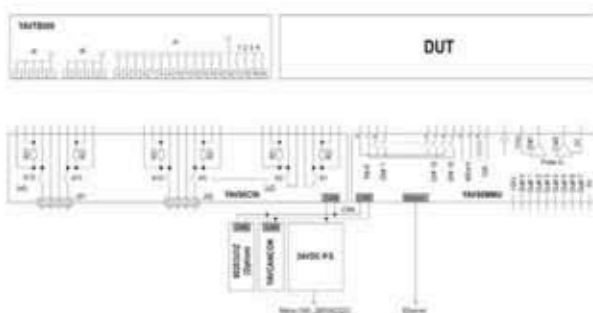

YAVPACK03

7300.21

Kit 96

- › YAV90MMU– Ethernet Link -CAN
- › YAV90CIN
- › YAV90096
- › 24V_{DC} Power Supply
- › YAVCANCON
- › One free slot