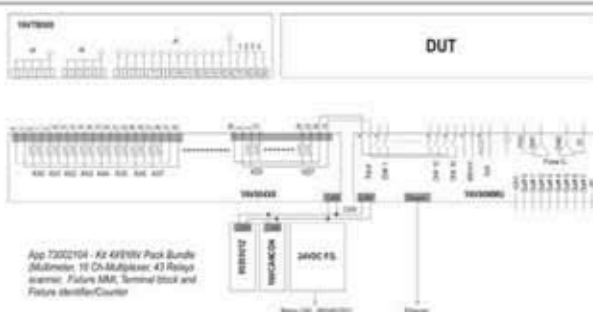

### YAVPACK00

7300.21

Basic

- › YAV90MMU – Ethernet Link -CAN
- › YAV90CIN
- › 24V<sub>DC</sub> Power Supply
- › YAVCANCON
- › Two free slots

### YAVPACK01

7300.21

Kit 4X8

- › YAV90MMU – Ethernet Link -CAN
- › YAV904X8
- › 24V<sub>DC</sub> Power Supply
- › YAVCANCON
- › Two free slots