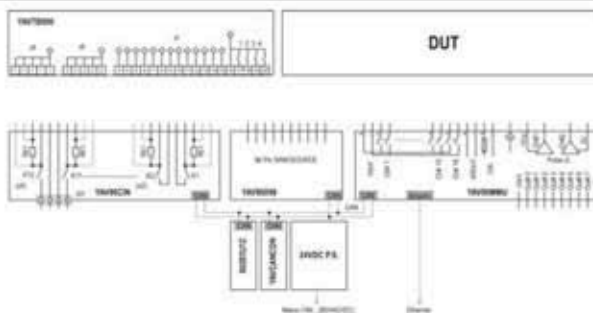

### YAVPACK00

7300.21

Basic

- › YAV90MMU – Ethernet Link -CAN
- › YAV90CIN
- › 24V<sub>DC</sub> Power Supply
- › YAVCANCON
- › Two free slots

### YAVPACK01

7300.21

Kit 4X8

- › YAV90MMU – Ethernet Link -CAN
- › YAV904X8
- › 24V<sub>DC</sub> Power Supply
- › YAVCANCON
- › Two free slots