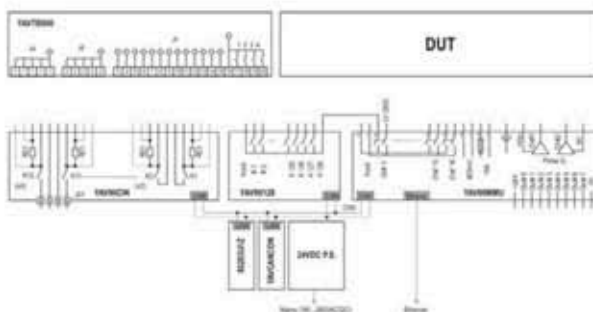

### YAVPACK01

7300.21

Kit 4X8

- › YAV90MMU – Ethernet Link -CAN
- › YAV904X8
- › 24V<sub>DC</sub> Power Supply
- › YAVCANCON
- › Two free slots

### YAVPACK02

7300.21

Kit 128

- › YAV90MMU– Ethernet Link -CAN
- › YAV90CIN
- › YAV90128
- › 24V<sub>DC</sub> Power Supply
- › YAVCANCON
- › One free slot