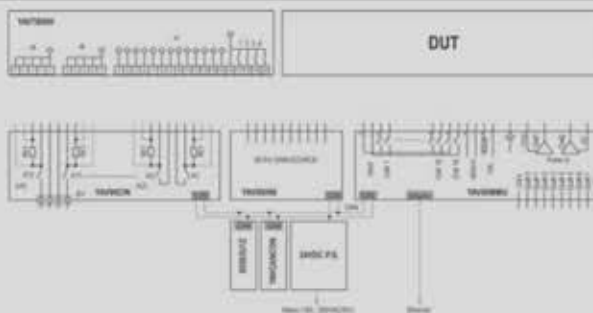

### YAVPACK00

7300.21

Basic

- › YAV90MMU – Ethernet Link -CAN
- › YAV90CIN
- › 24V<sub>DC</sub> Power Supply
- › YAVCANCON
- › Two free slots

### YAVPACK01

7300.21

Kit 4X8

- › YAV90MMU – Ethernet Link -CAN
- › YAV904X8
- › 24V<sub>DC</sub> Power Supply
- › YAVCANCON
- › Two free slots