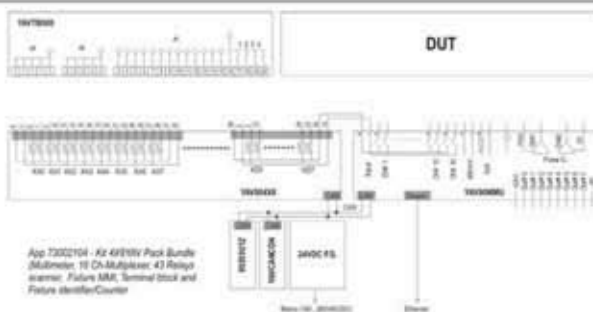

### YAVPACK00

7300.21

Basic

- › YAV90MMU – Ethernet Link -CAN
- › YAV90CIN
- › 24V<sub>DC</sub> Power Supply
- › YAVCANCON
- › Two free slots

### YAVPACK01

7300.21

Kit 4X8

- › YAV90MMU – Ethernet Link -CAN
- › YAV904X8
- › 24V<sub>DC</sub> Power Supply
- › YAVCANCON
- › Two free slots