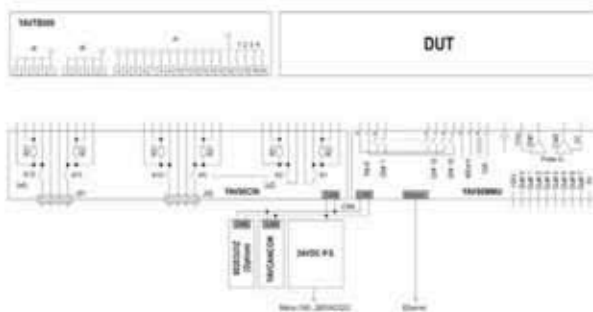

### YAVPACK02

7300.21

Kit 128

- › YAV90MMU– Ethernet Link -CAN
- › YAV90CIN
- › YAV90128
- › 24V<sub>DC</sub> Power Supply
- › YAVCANCON
- › One free slot

### YAVPACK03

7300.21

Kit 96

- › YAV90MMU– Ethernet Link -CAN
- › YAV90CIN
- › YAV90096
- › 24V<sub>DC</sub> Power Supply
- › YAVCANCON
- › One free slot