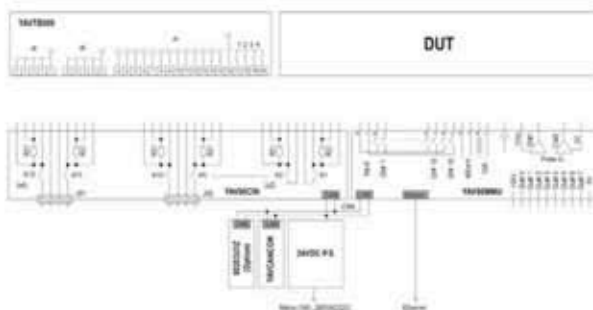

YAPVACK02

7300.21

Kit 128

- › YAV90MMU- Ethernet Link -CAN
- › YAV90CIN
- › YAV90128
- › 24V_{DC} Power Supply
- › YAVCANCON
- › One free slot

YAVPACK03

7300.21

Kit 96

- › YAV90MMU- Ethernet Link -CAN
- › YAV90CIN
- › YAV90096
- › 24V_{DC} Power Supply
- › YAVCANCON
- › One free slot