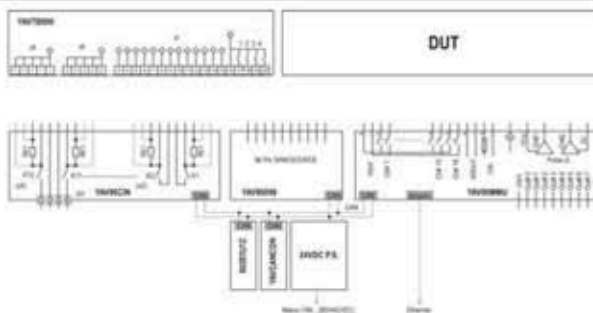

- › YAV90MMU – Ethernet Link -CAN
- › YAV90CIN
- › 24V_{DC} Power Supply
- › YAVCANCON
- › Two free slots

YAVPACK01

7300.21

Kit 4X8

- › YAV90MMU – Ethernet Link -CAN
- › YAV904X8
- › 24V_{DC} Power Supply
- › YAVCANCON
- › Two free slots

YAVPACK02

7300.21

Kit 128

- › YAV90MMU- Ethernet Link -CAN
- › YAV90CIN
- › YAV90128
- › 24V_{DC} Power Supply
- › YAVCANCON
- › One free slot

YAVPACK03

7300.21

Kit 96

- › YAV90MMU- Ethernet Link -CAN
- › YAV90CIN
- › YAV90096
- › 24V_{DC} Power Supply
- › YAVCANCON
- › One free slot