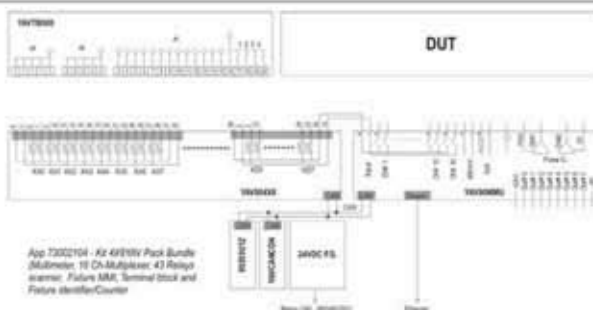

- › YAV90MMU – Ethernet Link -CAN
- › YAV90CIN
- › 24V_{DC} Power Supply
- › YAVCANCON
- › Two free slots

YAVPACK01

7300.21

Kit 4X8

- › YAV90MMU – Ethernet Link -CAN
- › YAV904X8
- › 24V_{DC} Power Supply
- › YAVCANCON
- › Two free slots