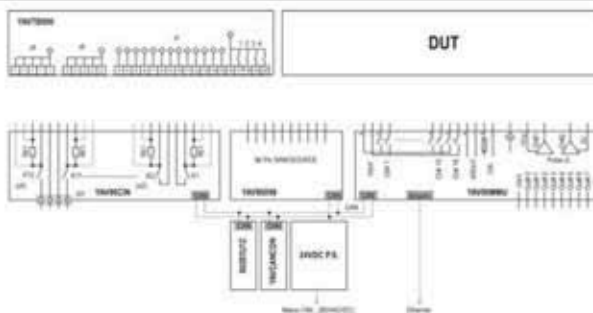

- › YAV90MMU – Ethernet Link -CAN
- › YAV90CIN
- › 24V_{DC} Power Supply
- › YAVCANCON
- › Two free slots

YAVPACK01

7300.21

Kit 4X8

- › YAV90MMU – Ethernet Link -CAN
- › YAV904X8
- › 24V_{DC} Power Supply
- › YAVCANCON
- › Two free slots