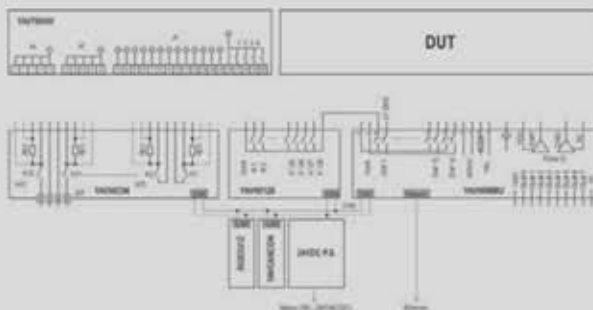

- › YAV90MMU – Ethernet Link -CAN
- › YAV90CIN
- › 24V_{DC} Power Supply
- › YAVCANCON
- › Two free slots

YAVPACK01

7300.21

Kit 4X8

- › YAV90MMU – Ethernet Link -CAN
- › YAV904X8
- › 24V_{DC} Power Supply
- › YAVCANCON
- › Two free slots

YAVPACK02

7300.21

Kit 128

- › YAV90MMU- Ethernet Link -CAN
- › YAV90CIN
- › YAV90128
- › 24V_{DC} Power Supply
- › YAVCANCON
- › One free slot

YAVPACK03

7300.21

Kit 96

- › YAV90MMU- Ethernet Link -CAN
- › YAV90CIN
- › YAV90096
- › 24V_{DC} Power Supply
- › YAVCANCON
- › One free slot