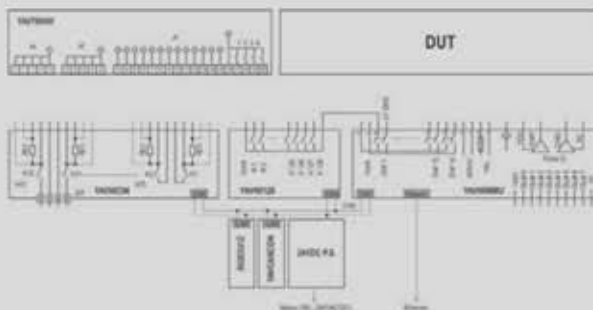

- › YAV90MMU – Ethernet Link -CAN
- › YAV90CIN
- › 24V_{DC} Power Supply
- › YAVCANCON
- › Two free slots

YAVPACK01

7300.21

Kit 4X8

- › YAV90MMU – Ethernet Link -CAN
- › YAV904X8
- › 24V_{DC} Power Supply
- › YAVCANCON
- › Two free slots

YAPVACK02

7300.21

Kit 128

- › YAV90MMU- Ethernet Link -CAN
- › YAV90CIN
- › YAV90128
- › 24V_{DC} Power Supply
- › YAVCANCON
- › One free slot

YAVPACK03

7300.21

Kit 96

- › YAV90MMU- Ethernet Link -CAN
- › YAV90CIN
- › YAV90096
- › 24V_{DC} Power Supply
- › YAVCANCON
- › One free slot