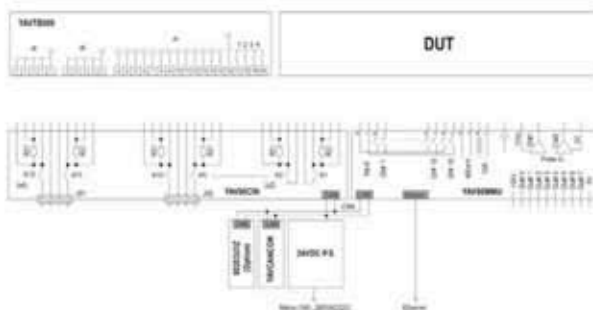

YAVPACK02

7300.21

Kit 128

- › YAV90MMU- Ethernet Link -CAN
- › YAV90CIN
- › YAV90128
- › 24V_{DC} Power Supply
- › YAVCANCON
- › One free slot

YAVPACK03

7300.21

Kit 96

- › YAV90MMU- Ethernet Link -CAN
- › YAV90CIN
- › YAV90096
- › 24V_{DC} Power Supply
- › YAVCANCON
- › One free slot